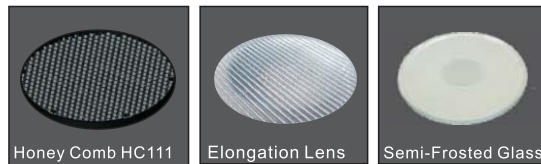

Colour Selection

Remark : Honey comb, Dichroic Lens elongation lens, semi frosted or fully frosted glass could be optional