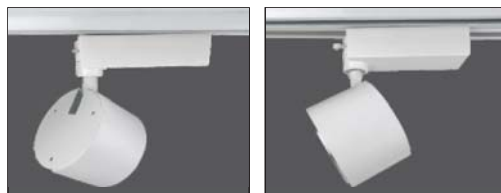

匯湛照明地址: 香港屯門震寰路3號德榮工業大廈3字樓A座

Office: Flat A, 3/F., Tak Wing Ind. Building, 3 Tsun Wen Rd., Tuen Mun, N.T., Hong Kong

Facebook: www.facebook.com/widgerm
Web: www.widgerm.com.hk
E-mail: info@widgerm.com.hk
Tel: 23679268 WhatsApp: 98370831