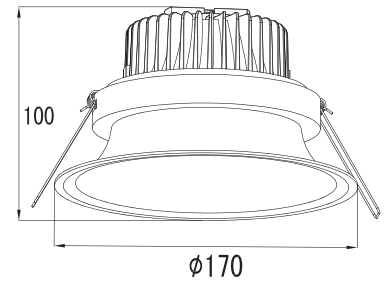

LED Recessed Down light

- Warm Dimming & Tunable White Trimless

Application: Home, Fashion shop, Club house and Hotel.

Curve 85

LD311

Housing : Alum. Spinning
Reflector : OD50mm, Square Facet Alum.
Heat Sink : Alum. Die Casting
LED Power :
Warm Dim Version:
-Luminus CDM-6/-9
-Citizen CLC020/ CLC022
-Bridgelux Dim-To-Warm 9mm

Tunable White Version:
-Luminus CTM 10W
-Citizen LCN-C01
-Bridgelux Tunable White 9mm

Alternative:
-MR16 Retrofit and 9mm COB

Curve 170

LD611

Housing : Alum. Spinning
Reflector : OD111mm, Square Facet Alum.
Heat Sink : Alum. Die Casting
LED Power :
Warm Dim Version:
-Luminus CDM-14/18
-Citizen CLC020/ CLC022
-Bridgelux Dim-To-Warm 15mm

Tunable White Version:
-Luminus CTM-14/18/22
-Citizen LCN-C02/ LCN-C03
-Bridgelux Tunable White 13mm

Alternative: AR111 Retrofit and 14mm COB

LD611-20W

LD612-30W

You could choose more colors with your fixtures & also the light CCT from 1800K-6500K

匯湛照明地址: 香港屯門震寰路3號德榮工業大廈3字樓A座

Office: Flat A, 3/F., Tak Wing Ind. Building, 3 Tsun Wen Rd., Tuen Mun, N.T., Hong Kong

Facebook: www.facebook.com/widegerm
Web: www.widegerm.com.hk
E-mail: info@widegerm.com.hk
Tel: 23679268 WhatsApp: 98370831