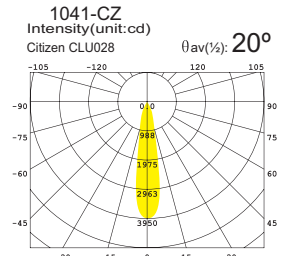

LED Recessed Down light

- Warm Dimming & Tunable White Trimless

Application: Home, Fashion shop, Club house and Hotel.

Curve 85

LD311

Housing : Alum. Spinning
Reflector : OD50mm, Square Facet Alum.
Heat Sink : Alum. Die Casting
LED Power :
Warm Dim Version:
-Luminus CDM-6/-9
-Citizen CLC020/ CLC022
-Bridgelux Dim-To-Warm 9mm

Tunable White Version:
-Luminus CTM 10W
-Citizen LCN-C01
-Bridgelux Tunable White 9mm

Alternative:
-MR16 Retrofit and 9mm COB

Curve 170

LD611

Housing : Alum. Spinning
Reflector : OD111mm, Square Facet Alum.
Heat Sink : Alum. Die Casting
LED Power :
Warm Dim Version:
-Luminus CDM-14/18
-Citizen CLC020/ CLC022
-Bridgelux Dim-To-Warm 15mm

Tunable White Version:
-Luminus CTM-14/18/22
-Citizen LCN-C02/ LCN-C03
-Bridgelux Tunable White 13mm

Alternative: AR111 Retrofit and 14mm COB

LD611-20W

LD612-30W

You could choose more colors with your fixtures & also the light CCT from 1800K-6500K

匯湛照明地址: 香港屯門震寰路3號德榮工業大廈3字樓A座

Office: Flat A, 3/F., Tak Wing Ind. Building, 3 Tsun Wen Rd., Tuen Mun, N.T., Hong Kong

Facebook: www.facebook.com/widegerm
Web: www.widegerm.com.hk
E-mail: info@widegerm.com.hk
Tel: 23679268 WhatsApp: 98370831