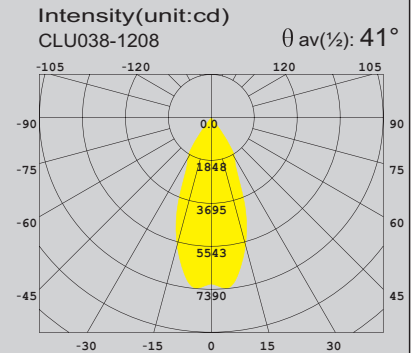

LED Surface Mounted Down Light

- General Lighting

Application : Office, Café, Restaurant, School, Government Building & Interior Project.

Singapore (星仔)

LD4501

- Reflector : Alum. Spinning
- Housing : Alum. Extrusion
- Heat Sink : Alum. Extrusion
- LED Power: Citizen CLU038 2000lm/3000lm
- Version : Bridgelux V13 2000lm/3000lm
- Philips SLM C 2000lm/3000lm
- Osram Mini Core 2000lm/3000lm
- Xicato XTM 2000lm/3000lm
- Tunable White 25W