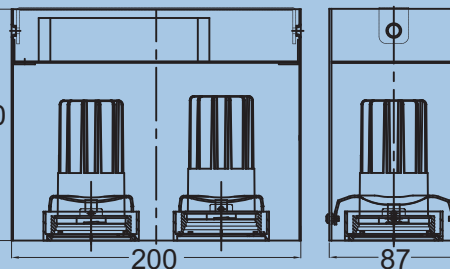

* 130 (GU10/GX5.3)
* 160