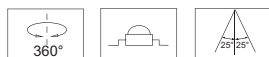

Pole LD2346

Magnetic Device

- Outer Trim : Alum. Die Cast
- Middle Trim : Steel Turning
- Inner Trim : Steel Turning
- Housing : Alum. Turning
- Socket : GU5.3, GU10

Column PLD2346

Surface Mounting

Ceiling Suspending