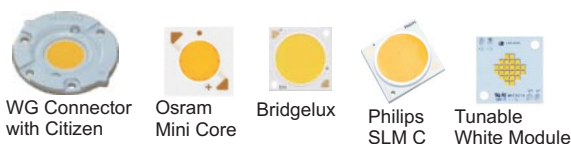

Intensity(unit:cd)

CLU038-1208 (θ av(1/2): 58°)

匯湛照明地址: 香港屯門震寰路3號德榮工業大廈3字樓A座

Office: Flat A, 3/F., Tak Wing Ind. Building, 3 Tsun Wen Rd., Tuen Mun, N.T., Hong Kong

Facebook: www.facebook.com/widegerm
Web: www.widegerm.com.hk
E-mail: info@widegerm.com.hk
Tel: 23679268 WhatsApp: 98370831