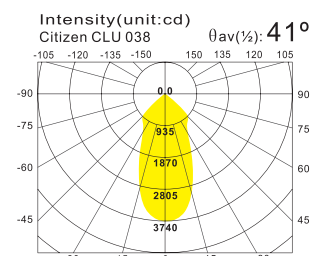

Colour Selection

Remark : Honey comb, Dichroic Lens elongation lens, semi frosted or fully frosted glass could be optional

Circle Base

SLD2112

Trim :Steel
 Housing :Steel
 Heat Sink :Alum. Die Casting
 LED Power :Citizen CLU038 1500lm/ 2000lm
 Version :Philips SLM C 1500lm/ 2000lm
 Osram Mini Core 1500lm/ 2000lm