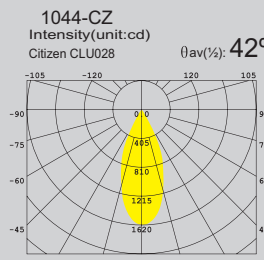

Colour Selection

You could choose more colors with your fixtures & also the light CCT from 1800K-6500K