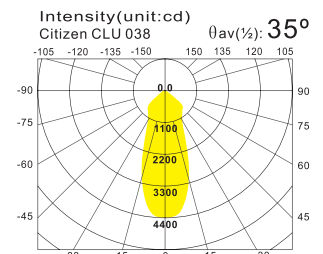

Colour Selection

Remark : Honey comb, Dichroic Lens elongation lens, semi frosted or fully frosted glass could be optional

Circle Base

SLD2112

Trim :Steel
 Housing :Steel
 Heat Sink :Alum. Die Casting
 LED Power :Citizen CLU038 1500lm/ 2000lm
 Version :Philips SLM C 1500lm/ 2000lm
 Osram Mini Core 1500lm/ 2000lm