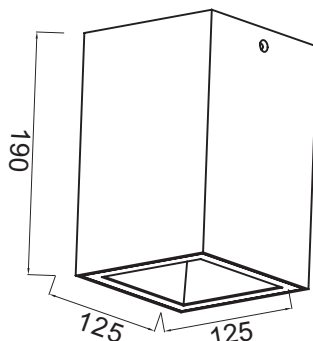

Intensity(unit:cd)

CLU038-1208 (θ av(1/2): 58°)

匯湛照明地址: 香港屯門震寰路3號德榮工業大廈3字樓A座

Office: Flat A, 3/F., Tak Wing Ind. Building, 3 Tsun Wen Rd., Tuen Mun, N.T., Hong Kong

Facebook: www.facebook.com/widegerm
Web: www.widegerm.com.hk
E-mail: info@widegerm.com.hk
Tel: 23679268 WhatsApp: 98370831