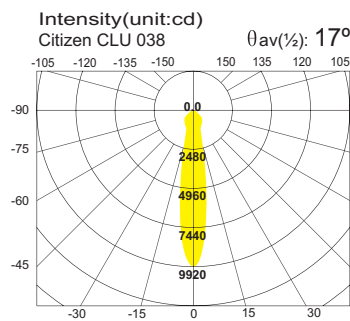

匯湛照明地址: 香港屯門震寰路3號德榮工業大廈3字樓A座

Office: Flat A, 3/F., Tak Wing Ind. Building, 3 Tsun Wen Rd., Tuen Mun, N.T., Hong Kong

Facebook: www.facebook.com/widgerm
Web: www.widgerm.com.hk
E-mail: info@widgerm.com.hk
Tel: 23679268 WhatsApp: 98370831