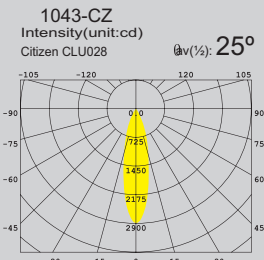

Colour Selection

You could choose more colors with your fixtures & also the light CCT from 1800K-6500K