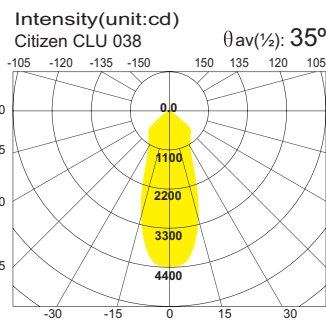

匯湛照明地址: 香港屯門震寰路3號德榮工業大廈3字樓A座

Office: Flat A, 3/F., Tak Wing Ind. Building, 3 Tsun Wen Rd., Tuen Mun, N.T., Hong Kong

Facebook: www.facebook.com/widgerm
Web: www.widgerm.com.hk
E-mail: info@widgerm.com.hk
Tel: 23679268 WhatsApp: 98370831