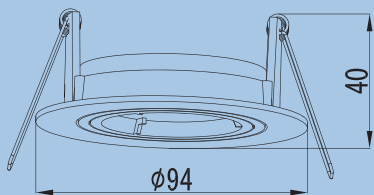

LED Recessed Down light

- Warm Dimming & Tunable White Thick Trim Downlight

Application: Home, Café, Club House, Shop And Hotel

Mochi (糯米糍)

LD322

Housing : Alum. Spinning
Reflector : OD50mm, Square Facet Alum.
Heat Sink : Alum. Die Casting
LED Power :
Warm Dim Version:
-Luminus CDM-6/-9
-Citizen CLC020/ CLC022
-Bridgelux Dim-To-Warm 9mm

Tunable White Version:
-Luminus CDM-6/-9
-Citizen LCN-C01
-Bridgelux Tunable White 9mm

Alternative:
-MR16 Retrofit and 9mm COB

Colour Selection

You could choose more colors with your fixtures & also the light CCT from 1800K-6500K

-Simple Retrofit Adjustable Downlight

Hanoi (河内)

HA351

Housing : Alum. Die Casting
Socket : GX5.3/ GU10
Lamp : MR16/ OD50mm Retrofit Bulbs

Jakarta (耶加達)

HA361

匯湛照明地址: 香港屯門震寰路3號德榮工業大廈3字樓A座

Office: Flat A, 3/F., Tak Wing Ind. Building, 3 Tsun Wen Rd., Tuen Mun, N.T., Hong Kong

Facebook: www.facebook.com/widegerm
Web: www.widegerm.com.hk
E-mail: info@widegerm.com.hk
Tel: 23679268 WhatsApp: 98370831