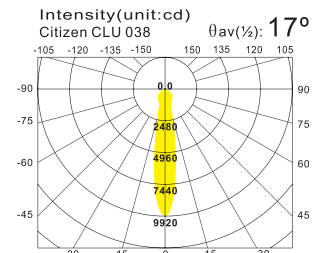

Colour Selection

Remark : Honey comb, Dichroic Lens elongation lens, semi frosted or fully frosted glass could be optional

Circle Base

SLD2112

Trim :Steel
 Housing :Steel
 Heat Sink :Alum. Die Casting
 LED Power :Citizen CLU038 1500lm/ 2000lm
 Version :Philips SLM C 1500lm/ 2000lm
 Osram Mini Core 1500lm/ 2000lm