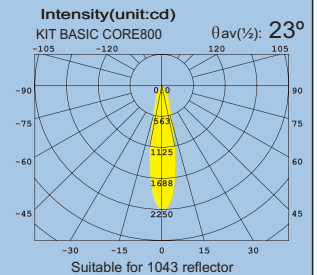

HA5922 MR16 Retrofit Bulbs

* (GU10/GX5.3)