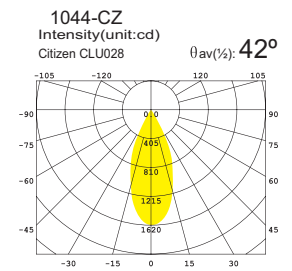

LED Recessed Down light

- Warm Dimming & Tunable White Trimless

Application: Home, Fashion shop, Club house and Hotel.

Curve 85

LD311

Housing : Alum. Spinning
Reflector : OD50mm, Square Facet Alum.
Heat Sink : Alum. Die Casting
LED Power :
Warm Dim Version:
-Luminus CDM-6/-9
-Citizen CLC020/ CLC022
-Bridgelux Dim-To-Warm 9mm

Tunable White Version:
-Luminus CTM 10W
-Citizen LCN-C01
-Bridgelux Tunable White 9mm

Alternative:
-MR16 Retrofit and 9mm COB

Curve 170

LD611

Housing : Alum. Spinning
Reflector : OD111mm, Square Facet Alum.
Heat Sink : Alum. Die Casting
LED Power :
Warm Dim Version:
-Luminus CDM-14/18
-Citizen CLC020/ CLC022
-Bridgelux Dim-To-Warm 15mm

Tunable White Version:
-Luminus CTM-14/18/22
-Citizen LCN-C02/ LCN-C03
-Bridgelux Tunable White 13mm

Alternative: AR111 Retrofit and 14mm COB

LD611-20W

LD612-30W

You could choose more colors with your fixtures & also the light CCT from 1800K-6500K

匯湛照明地址: 香港屯門震寰路3號德榮工業大廈3字樓A座

Office: Flat A, 3/F., Tak Wing Ind. Building, 3 Tsun Wen Rd., Tuen Mun, N.T., Hong Kong

Facebook: www.facebook.com/widegerm
Web: www.widegerm.com.hk
E-mail: info@widegerm.com.hk
Tel: 23679268 WhatsApp: 98370831