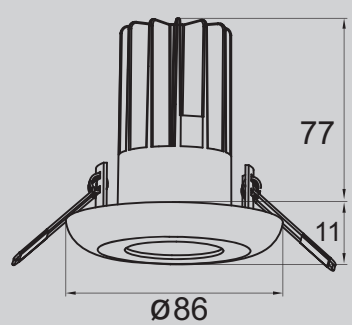

Colour Selection

You could choose more colors with your fixtures & also the light CCT from 1800K-6500K