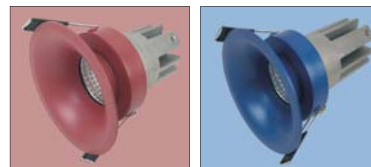

LED Recessed Down light

- Warm Dimming & Tunable White Trimless

Application: Home, Fashion shop, Club house and Hotel.

Curve 85

LD311

Housing : Alum. Spinning
Reflector : OD50mm, Square Facet Alum.
Heat Sink : Alum. Die Casting
LED Power :
Warm Dim Version:
-Luminus CDM-6/-9
-Citizen CLC020/ CLC022
-Bridgelux Dim-To-Warm 9mm

Tunable White Version:
-Luminus CTM 10W
-Citizen LCN-C01
-Bridgelux Tunable White 9mm

Alternative:
-MR16 Retrofit and 9mm COB

Curve 170

LD611

Housing : Alum. Spinning
Reflector : OD111mm, Square Facet Alum.
Heat Sink : Alum. Die Casting
LED Power :
Warm Dim Version:
-Luminus CDM-14/18
-Citizen CLC020/ CLC022
-Bridgelux Dim-To-Warm 15mm

Tunable White Version:
-Luminus CTM-14/18/22
-Citizen LCN-C02/ LCN-C03
-Bridgelux Tunable White 13mm

Alternative: AR111 Retrofit and 14mm COB

LD611-20W

LD612-30W

You could choose more colors with your fixtures & also the light CCT from 1800K-6500K

匯湛照明地址: 香港屯門震寰路3號德榮工業大廈3字樓A座

Office: Flat A, 3/F., Tak Wing Ind. Building, 3 Tsun Wen Rd., Tuen Mun, N.T., Hong Kong

Facebook: www.facebook.com/widegerm
Web: www.widegerm.com.hk
E-mail: info@widegerm.com.hk
Tel: 23679268 WhatsApp: 98370831