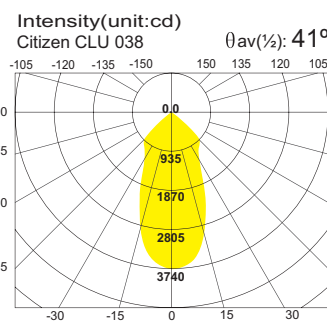

匯湛照明地址: 香港屯門震寰路3號德榮工業大廈3字樓A座

Office: Flat A, 3/F., Tak Wing Ind. Building, 3 Tsun Wen Rd., Tuen Mun, N.T., Hong Kong

Facebook: www.facebook.com/widgerm
Web: www.widgerm.com.hk
E-mail: info@widgerm.com.hk
Tel: 23679268 WhatsApp: 98370831