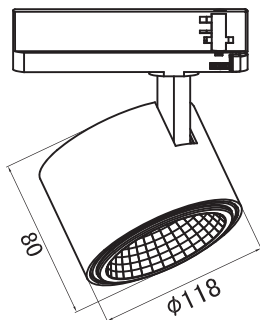

LED Track Light

- Retail Lighting

Application: Modern Home, Show Room, Shop, Super Market & Department store.

Modular

TLD4507

Housing :Alum. Extrusion
 Heat Sink :Alum. Extrusion
 Bracket :Steel Sheet
 Track :Integrated European
 Track adaptor(3 phases)
 LED Power :Citizen CLU038 3000lm
 Version :Philips SLM C 3000lm
 Osram Mini 3000lm