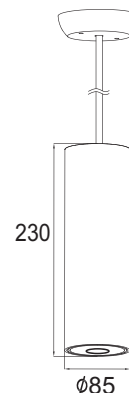

Pole LD2346

Magnetic Device

- Outer Trim : Alum. Die Cast
- Middle Trim : Steel Turning
- Inner Trim : Steel Turning
- Housing : Alum. Turning
- Socket : GU5.3, GU10

Column PLD2346

Surface Mounting

Ceiling Suspending