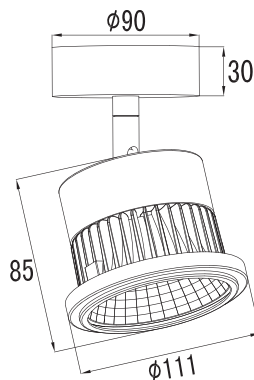

匯湛照明地址: 香港屯門震寰路3號德榮工業大廈3字樓A座

Office: Flat A, 3/F., Tak Wing Ind. Building, 3 Tsun Wen Rd., Tuen Mun, N.T., Hong Kong

Facebook: www.facebook.com/widegerm
Web: www.widegerm.com.hk
E-mail: info@widegerm.com.hk
Tel: 23679268 WhatsApp: 98370831