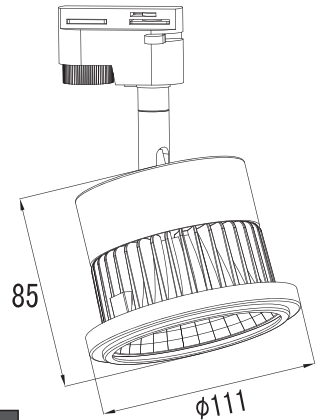

E-mail: info@widegerm.com.hk

Tel: 23679268 WhatsApp: 98370831

LED Track light

- Retail Lighting

Application: Show Room, Home, Convenient Store, Super Market & Department Store

Circle LED

TLD2111

Trim :Steel
 Housing :Steel
 Heat Sink :Alum. Die Casting
 Track :Single/ 3 Circuits
 LED Power :Citizen CLU038 1500lm/ 2000lm
 Version :Philips SLM C 1500lm/ 2000lm
 Osram Mini Core 1500lm/ 2000lm