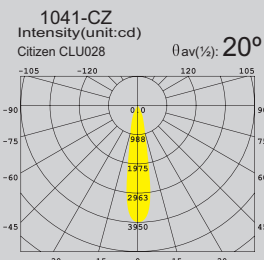

Colour Selection

You could choose more colors with your fixtures & also the light CCT from 1800K-6500K