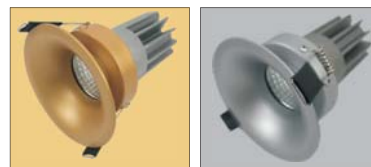

LED Recessed Down light

- Warm Dimming & Tunable White Trimless

Application: Home, Fashion shop, Club house and Hotel.

Curve 85

LD311

Housing : Alum. Spinning
Reflector : OD50mm, Square Facet Alum.
Heat Sink : Alum. Die Casting
LED Power :
Warm Dim Version:
-Luminus CDM-6/-9
-Citizen CLC020/ CLC022
-Bridgelux Dim-To-Warm 9mm

Tunable White Version:
-Luminus CTM 10W
-Citizen LCN-C01
-Bridgelux Tunable White 9mm

Alternative:
-MR16 Retrofit and 9mm COB

Curve 170

LD611

Housing : Alum. Spinning
Reflector : OD111mm, Square Facet Alum.
Heat Sink : Alum. Die Casting
LED Power :
Warm Dim Version:
-Luminus CDM-14/18
-Citizen CLC020/ CLC022
-Bridgelux Dim-To-Warm 15mm

Tunable White Version:
-Luminus CTM-14/18/22
-Citizen LCN-C02/ LCN-C03
-Bridgelux Tunable White 13mm

Alternative: AR111 Retrofit and 14mm COB

LD611-20W

LD612-30W

You could choose more colors with your fixtures & also the light CCT from 1800K-6500K

匯湛照明地址: 香港屯門震寰路3號德榮工業大廈3字樓A座

Office: Flat A, 3/F., Tak Wing Ind. Building, 3 Tsun Wen Rd., Tuen Mun, N.T., Hong Kong

Facebook: www.facebook.com/widegerm
Web: www.widegerm.com.hk
E-mail: info@widegerm.com.hk
Tel: 23679268 WhatsApp: 98370831