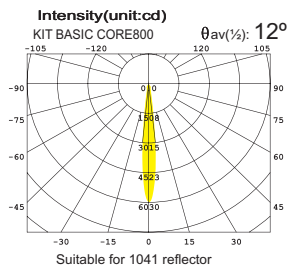

Ceiling/Wall Mounting with On/Off switch