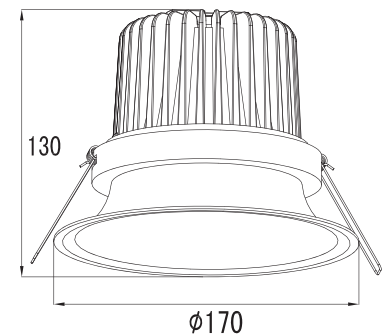

LD612-30W

You could choose more colors with your fixtures & also the light CCT from 1800K-6500K

匯湛照明地址: 香港屯門震寰路3號德榮工業大廈3字樓A座

Office: Flat A, 3/F., Tak Wing Ind. Building, 3 Tsun Wen Rd., Tuen Mun, N.T., Hong Kong

Facebook: www.facebook.com/widegerm
Web: www.widegerm.com.hk
E-mail: info@widegerm.com.hk
Tel: 23679268 WhatsApp: 98370831