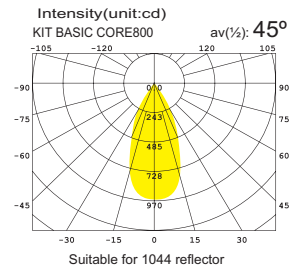

Ceiling/Wall Mounting with On/Off switch