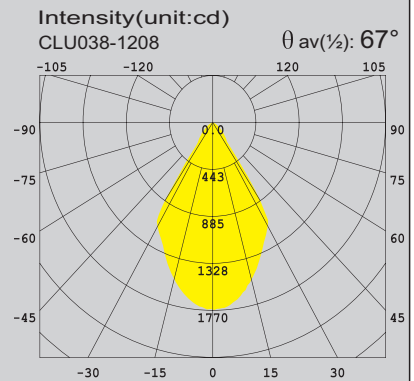

LED Surface Mounted Down Light

- General Lighting

Application : Office, Café, Restaurant, School, Government Building & Interior Project.

Singapore (星仔)

LD4501

- Reflector : Alum. Spinning
- Housing : Alum. Extrusion
- Heat Sink : Alum. Extrusion
- LED Power: Citizen CLU038 2000lm/3000lm
- Version : Bridgelux V13 2000lm/3000lm
- Philips SLM C 2000lm/3000lm
- Osram Mini Core 2000lm/3000lm
- Xicato XTM 2000lm/3000lm
- Tunable White 25W