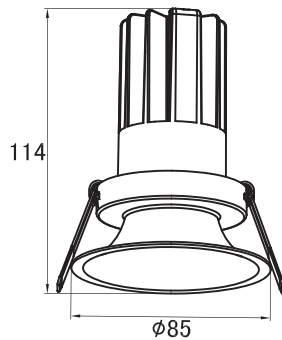

LED Recessed Down light

- Warm Dimming & Tunable White Trimless

Application: Home, Fashion shop, Club house and Hotel.

Curve 85

LD311

Housing : Alum. Spinning
Reflector : OD50mm, Square Facet Alum.
Heat Sink : Alum. Die Casting
LED Power :
Warm Dim Version:
-Luminus CDM-6/-9
-Citizen CLC020/ CLC022
-Bridgelux Dim-To-Warm 9mm

Tunable White Version:
-Luminus CTM 10W
-Citizen LCN-C01
-Bridgelux Tunable White 9mm

Alternative:
-MR16 Retrofit and 9mm COB

Curve 170

LD611

Housing : Alum. Spinning
Reflector : OD111mm, Square Facet Alum.
Heat Sink : Alum. Die Casting
LED Power :
Warm Dim Version:
-Luminus CDM-14/18
-Citizen CLC020/ CLC022
-Bridgelux Dim-To-Warm 15mm

Tunable White Version:
-Luminus CTM-14/18/22
-Citizen LCN-C02/ LCN-C03
-Bridgelux Tunable White 13mm

Alternative: AR111 Retrofit and 14mm COB

LD611-20W

LD612-30W

You could choose more colors with your fixtures & also the light CCT from 1800K-6500K

匯湛照明地址: 香港屯門震寰路3號德榮工業大廈3字樓A座

Office: Flat A, 3/F., Tak Wing Ind. Building, 3 Tsun Wen Rd., Tuen Mun, N.T., Hong Kong

Facebook: www.facebook.com/widegerm
Web: www.widegerm.com.hk
E-mail: info@widegerm.com.hk
Tel: 23679268 WhatsApp: 98370831