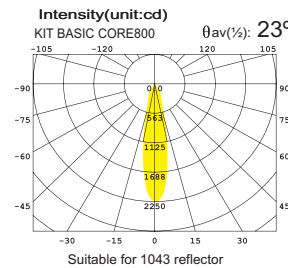

Ceiling/Wall Mounting with On/Off switch