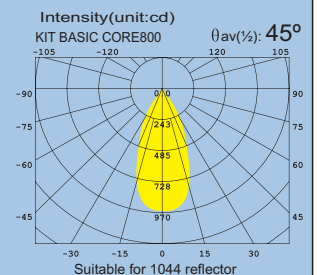

* 130 (GU10/GX5.3)
* 160