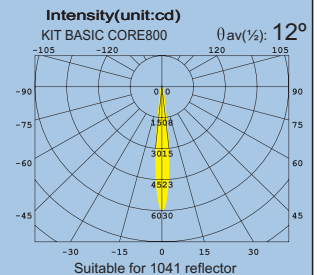

LED Surface Mounted Down Light

- General Lighting

Application : Office, Café, Restaurant, School, Government Building & Interior Project.

Singapore (星仔)

LD4501

- Reflector : Alum. Spinning
- Housing : Alum. Extrusion
- Heat Sink : Alum. Extrusion
- LED Power: Citizen CLU038 2000lm/3000lm
- Version : Bridgelux V13 2000lm/3000lm
- Philips SLM C 2000lm/3000lm
- Osram Mini Core 2000lm/3000lm
- Xicato XTM 2000lm/3000lm
- Tunable White 25W

* Housing height may be adjusted base on actual size of driver are installed

Chicago (芝加哥盒子)

LD5912

- Trim : Alum. Die Casting
- Reflector : Alum. Spinning
- Heat Sink : Alum. Die Cast
- LED Power : Citizen CLU028
- Version : Osram Mini Core 800lm
- Luminus 9mm 1000lm
- Bridgelux V10 1000lm
- Certaflux SLM 1000lm
- Tunable White 8W
- Warm Dimming 10W

HA5922 MR16 Retrofit Bulbs

* (GU10/GX5.3)

* 130 (GU10/GX5.3)
* 160

* Housing height may be adjusted base on actual size of driver or *MR16 bulbs are installed

匯湛照明地址: 香港屯門震寰路3號德榮工業大廈3字樓A座

Office: Flat A, 3/F., Tak Wing Ind. Building, 3 Tsun Wen Rd., Tuen Mun, N.T., Hong Kong

Facebook: www.facebook.com/widegerm
Web: www.widegerm.com.hk
E-mail: info@widegerm.com.hk
Tel: 23679268 WhatsApp: 98370831