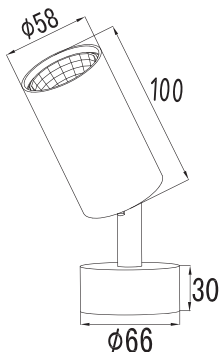

Ceiling/Wall Mounting with On/Off switch