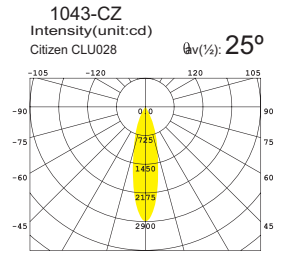

LED Recessed Down light

- Warm Dimming & Tunable White Trimless

Application: Home, Fashion shop, Club house and Hotel.

Curve 85

LD311

Housing : Alum. Spinning
Reflector : OD50mm, Square Facet Alum.
Heat Sink : Alum. Die Casting
LED Power :
Warm Dim Version:
-Luminus CDM-6/-9
-Citizen CLC020/ CLC022
-Bridgelux Dim-To-Warm 9mm

Tunable White Version:
-Luminus CTM 10W
-Citizen LCN-C01
-Bridgelux Tunable White 9mm

Alternative:
-MR16 Retrofit and 9mm COB

Curve 170

LD611

Housing : Alum. Spinning
Reflector : OD111mm, Square Facet Alum.
Heat Sink : Alum. Die Casting
LED Power :
Warm Dim Version:
-Luminus CDM-14/18
-Citizen CLC020/ CLC022
-Bridgelux Dim-To-Warm 15mm

Tunable White Version:
-Luminus CTM-14/18/22
-Citizen LCN-C02/ LCN-C03
-Bridgelux Tunable White 13mm

Alternative: AR111 Retrofit and 14mm COB

LD611-20W

LD612-30W

You could choose more colors with your fixtures & also the light CCT from 1800K-6500K

匯湛照明地址: 香港屯門震寰路3號德榮工業大廈3字樓A座

Office: Flat A, 3/F., Tak Wing Ind. Building, 3 Tsun Wen Rd., Tuen Mun, N.T., Hong Kong

Facebook: www.facebook.com/widegerm
Web: www.widegerm.com.hk
E-mail: info@widegerm.com.hk
Tel: 23679268 WhatsApp: 98370831